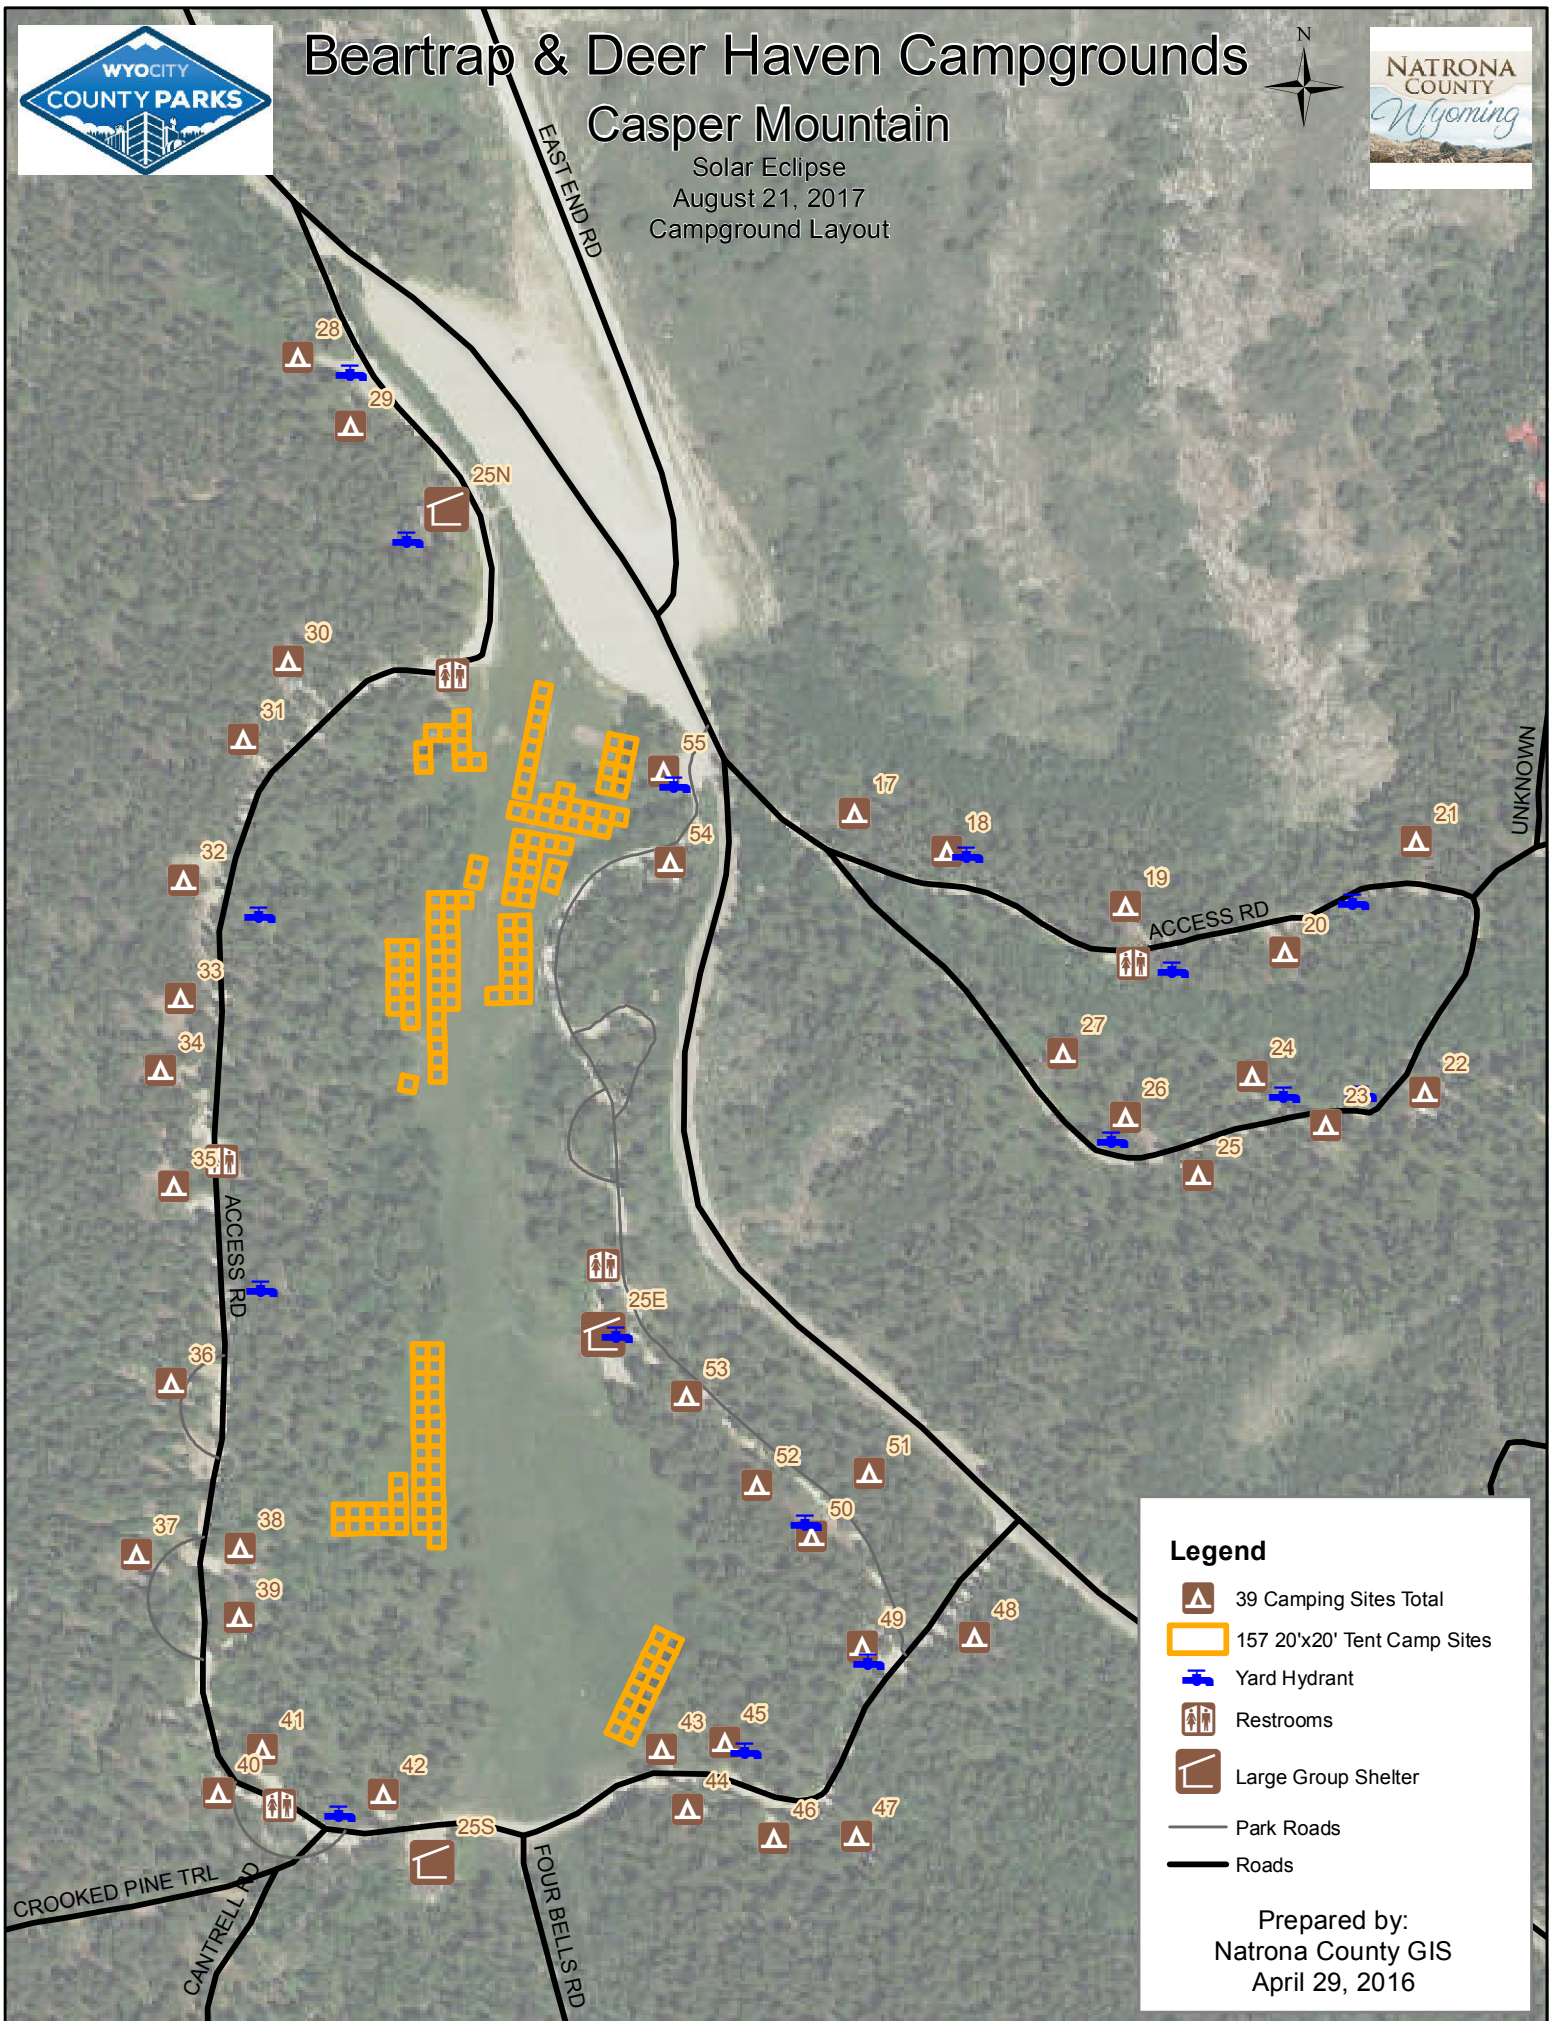

Beartrap & Deer Haven Campgrounds

Solar Eclipse
August 21, 2017
Campground Layout

Legend

- 39 Camping Sites Total
- 157 20'x20' Tent Camp Sites
- Yard Hydrant
- Restrooms
- Large Group Shelter
- Park Roads
- Roads

Prepared by:
Natrona County GIS
April 29, 2016